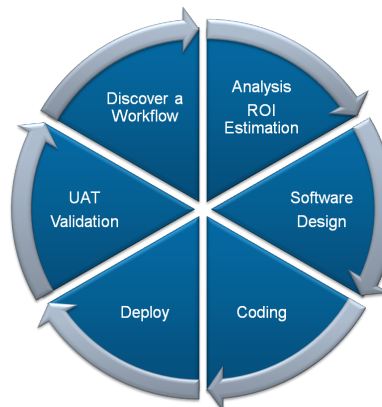

Professional Services

Integration, Migration and Training

Move ahead your technology

HIGHLIGHTS

- *System Integration*
- *Data Mining*
- *Business Logical*
- *Software Development*

To protect and refine your IT infrastructure and Software investment, you need the right systems and the knowledge to optimize them. The professional services can help you integrate or migrate virtually any platform. Our long experiences are also ready to provide in-depth support and consultancy, enabling your team to utilize the advanced capabilities available through your platform, application or custom solution.

Systems Integration and Data Mining Services

Drawing on our diverse experiences, we will help you integrate or migrate your current systems, workflows and policies, focusing on key areas:

- *Service Implementation*
- *Deploy ETL Solutions*
- *Data Mining*
- *Custom configurations using APIs*
- *Workflows and automation of procedures*
- *Service requests software manager*
- *API integration with other systems*
- *Custom dashboards and reporting (UI)*

We'll work closely with your team to minimize or eliminate downtime, ensuring a flexible, robust and high-quality solution.

Discover – Conduct detailed analysis of your current business operations and find the workflow

ROI - Return of Investment

Software Design and Architecture

Coding and Deploy

UAT - Validation Test

Professional Services

To help you maximize the return on your technology investments and to improve the ROI index, we offer a full menu of technical services and activities. For your convenience, you can take any projects on demand.